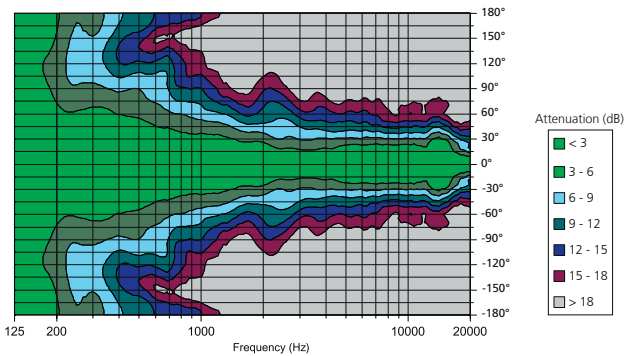

Horizontal coverage pattern