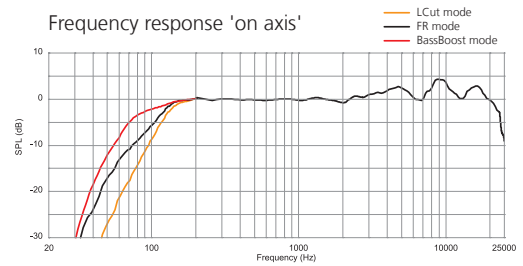

Frequency response 'on axis'