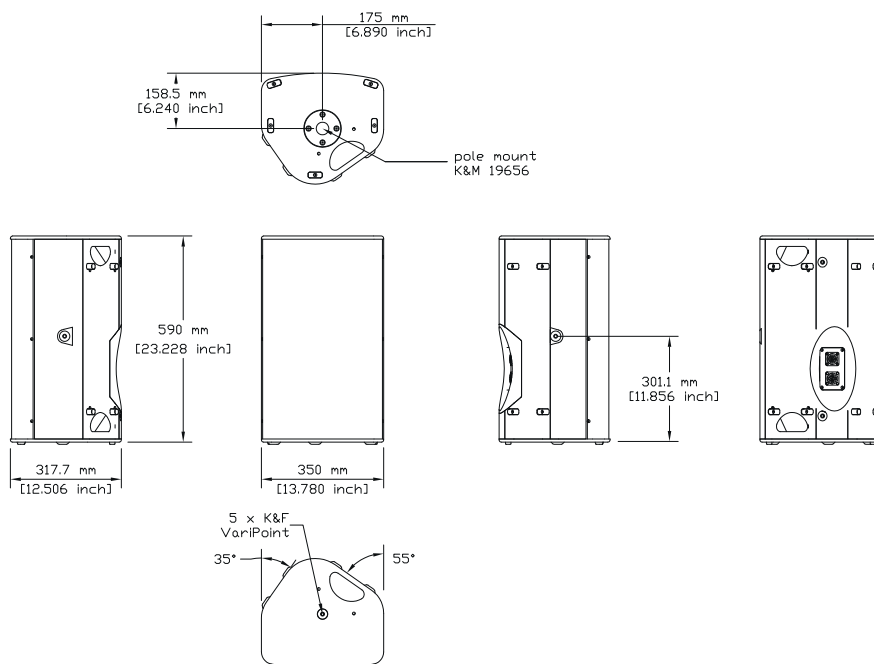

Further information and data like specifications, manuals, technical drawings as DWG, DXF and PDF files as well as data files for acoustic simulations with Ease and Ulysses are available on our web site www.kling-freitag.de

KLING & FREITAG GmbH
Wohlenbergstr. 5
D-30179 Hannover
Tel. +49 (0)511 96 99 7-0
Fax +49 (0)511 96 99 7-97