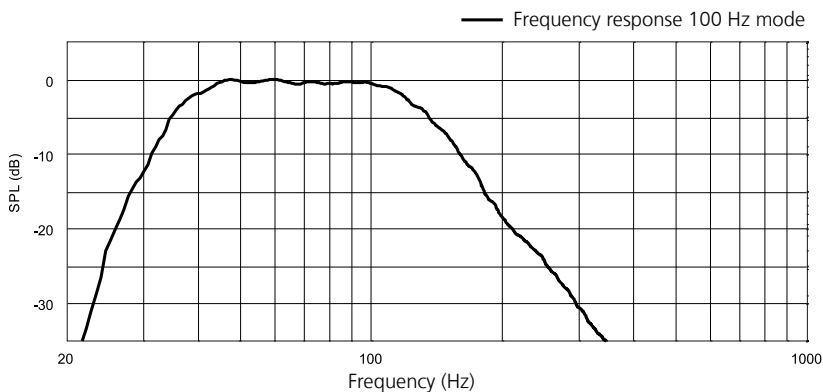

Cardioid

All measurements under free field conditions. Frequency patterns 1/6 octave averaged. Coverage and polar pattern 1/3 octave averaged. The manufacturer reserves the right to make product alterations to improve product quality without prior notice. Errors excepted.