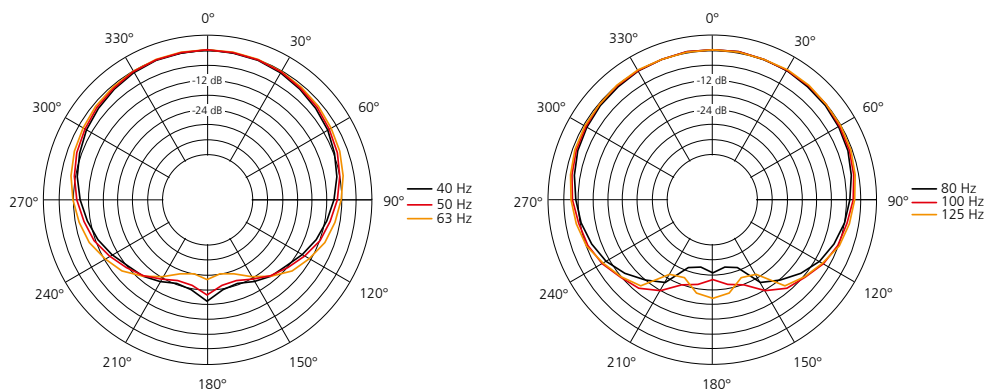

Cardioid

All measurements under free field conditions. Frequency patterns 1/6 octave averaged. Coverage and polar pattern 1/3 octave averaged. The manufacturer reserves the right to make product alterations to improve product quality without prior notice. Errors excepted.