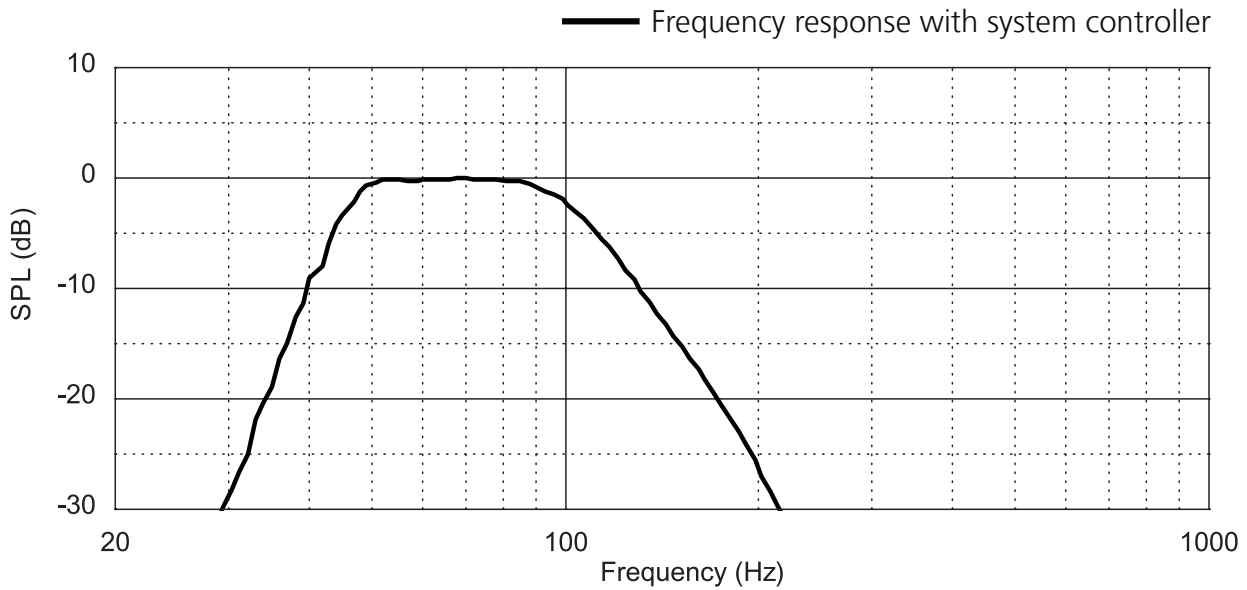

All measurements under free field conditions. Frequency patterns 1/6 octave averaged. Coverage and polar pattern 1/3 octave averaged. The manufacturer reserves the right to make product alterations to improve product quality without prior notice. Errors excepted.