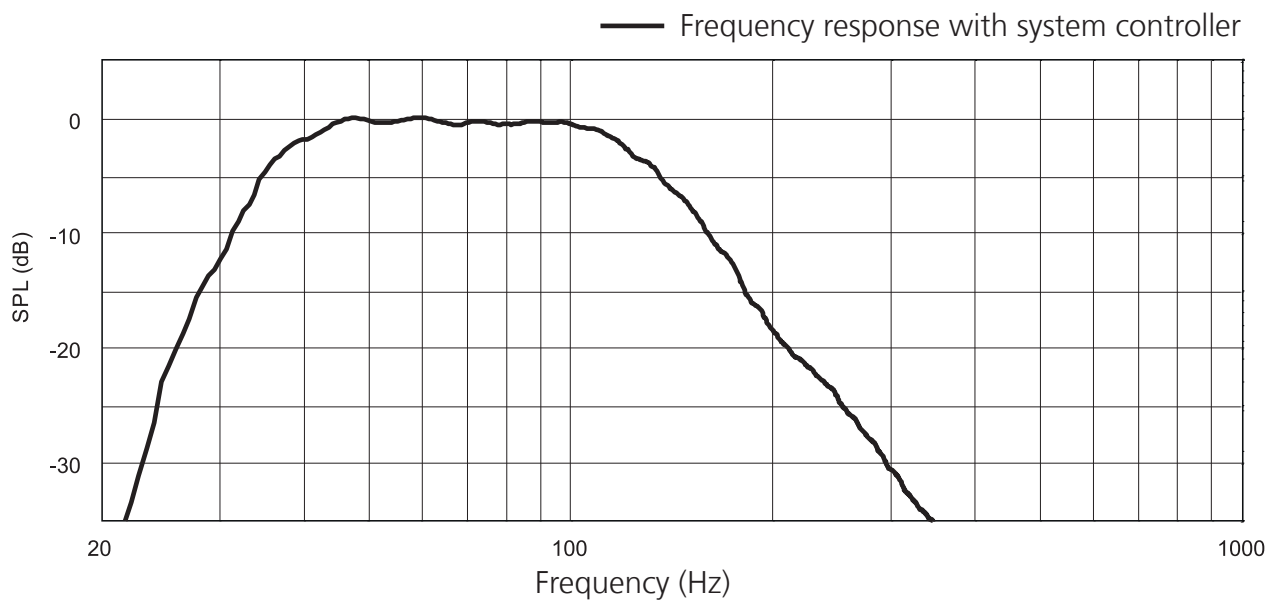

All measurements under free field conditions. Frequency patterns 1/6 octave averaged. Coverage and polar pattern 1/3 octave averaged. The manufacturer reserves the right to make product alterations to improve product quality without prior notice. Errors excepted.