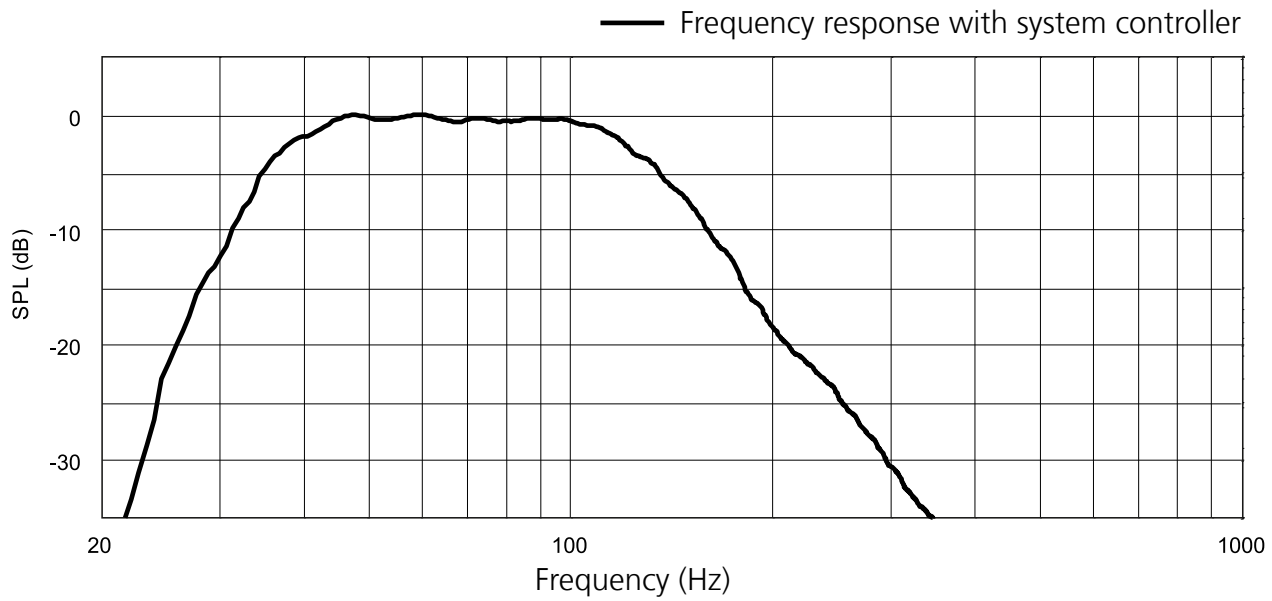

All measurements under free field conditions. Frequency patterns 1/6 octave averaged. Coverage and polar pattern 1/3 octave averaged. The manufacturer reserves the right to make product alterations to improve product quality without prior notice. Errors excepted.