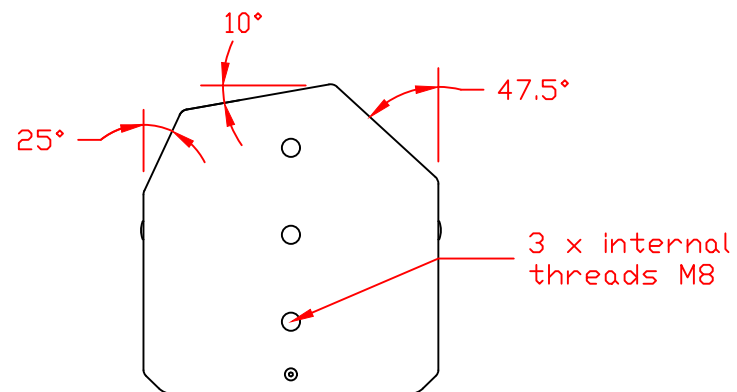

1 2 3 4 5 6 7 8

A B C D E F

Weight 7 kg / 15.4 lbs	Catalog No.	Filename KF_CA_106_Pro.dwg	Date 12.05.2020	NOT TO SCALE
Kling & Freitag GmbH junktorsstrasse 14 D-30179 Hannover www.kling-freitag.de			CA 106 Pro	
			Rev. 1	Sheet 1/1
INFORMATION IN THIS DOCUMENT IS THE SOLE PROPERTY OF KLING & FREITAG GmbH. REPRODUCTION OF ALL OR ANY PART OF THIS DOCUMENT WITHOUT WRITTEN PERMISSION FROM KLING & FREITAG GmbH IS PROHIBITED.				