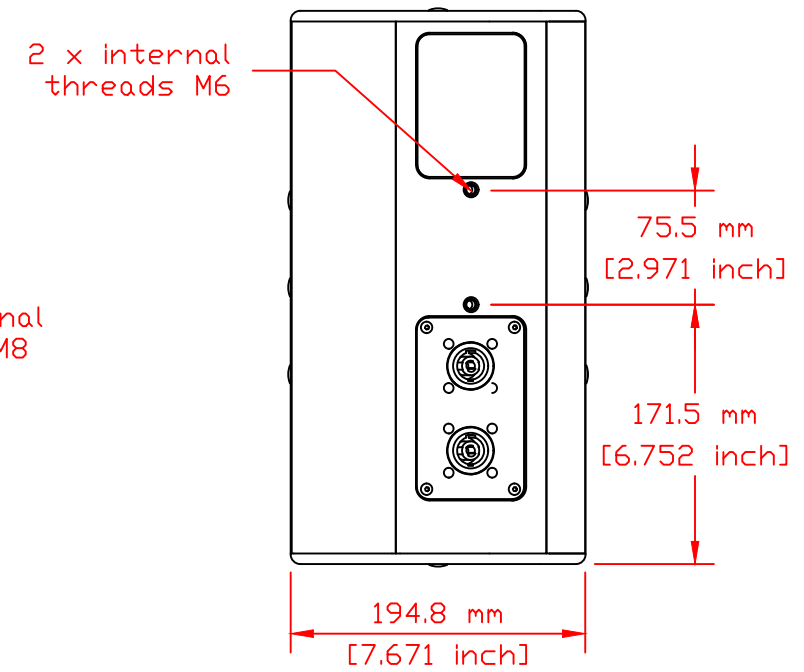

1 2 3 4 5 6 7 8

A B C D E F

Weight 7 kg / 15.4 lbs	Catalog No.	Filename KF_CA_106_Pro.dwg	Date 12.05.2020	NOT TO SCALE
Kling & Freitag GmbH junktorsstrasse 14 D-30179 Hannover www.kling-freitag.de			CA 106 Pro	
			Rev. 1	Sheet 1/1
INFORMATION IN THIS DOCUMENT IS THE SOLE PROPERTY OF KLING & FREITAG GmbH. REPRODUCTION OF ALL OR ANY PART OF THIS DOCUMENT WITHOUT WRITTEN PERMISSION FROM KLING & FREITAG GmbH IS PROHIBITED.				