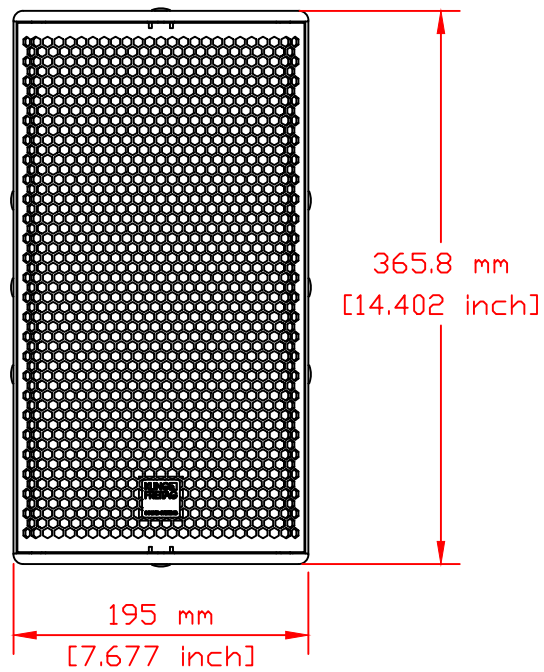

1 2 3 4 5 6 7 8

A B C D E F

Weight 7 kg / 15.4 lbs	Catalog No.	Filename KF_CA_106_Pro.dwg	Date 12.05.2020	NOT TO SCALE
Kling & Freitag GmbH junktorsstrasse 14 D-30179 Hannover www.kling-freitag.de			CA 106 Pro	
			Rev. 1	Sheet 1/1
INFORMATION IN THIS DOCUMENT IS THE SOLE PROPERTY OF KLING & FREITAG GmbH. REPRODUCTION OF ALL OR ANY PART OF THIS DOCUMENT WITHOUT WRITTEN PERMISSION FROM KLING & FREITAG GmbH IS PROHIBITED.				