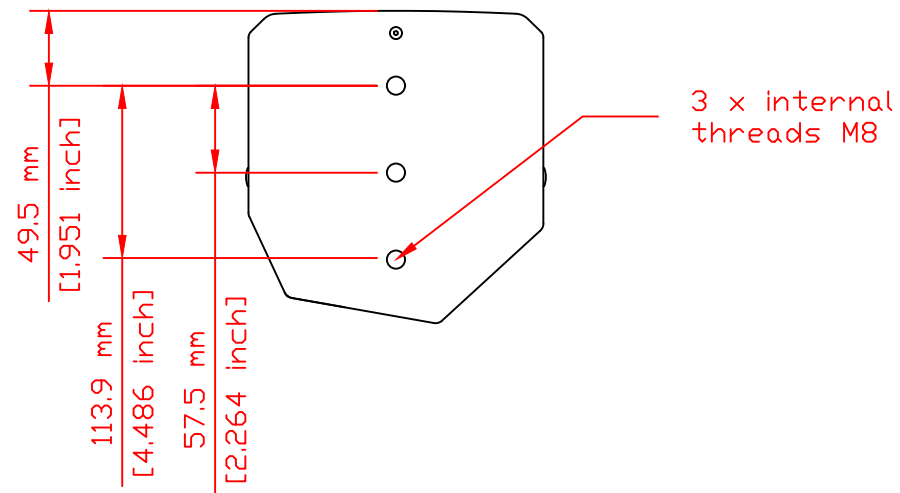

1 2 3 4 5 6 7 8

A B C D E F

Weight 7 kg / 15.4 lbs	Catalog No.	Filename KF_CA_106_Pro.dwg	Date 12.05.2020	NOT TO SCALE
Kling & Freitag GmbH junktorsstrasse 14 D-30179 Hannover www.kling-freitag.de			CA 106 Pro	
			Rev. 1	Sheet 1/1
INFORMATION IN THIS DOCUMENT IS THE SOLE PROPERTY OF KLING & FREITAG GmbH. REPRODUCTION OF ALL OR ANY PART OF THIS DOCUMENT WITHOUT WRITTEN PERMISSION FROM KLING & FREITAG GmbH IS PROHIBITED.				