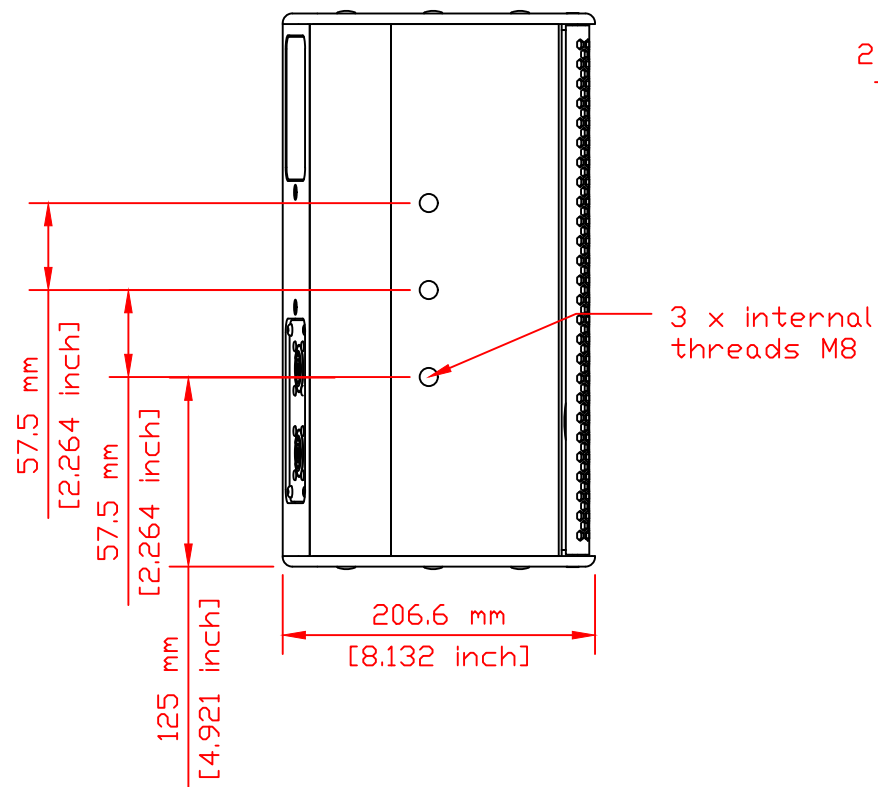

1 2 3 4 5 6 7 8

A B C D E F

Weight 7 kg / 15.4 lbs	Catalog No.	Filename KF_CA_106_Pro.dwg	Date 12.05.2020	NOT TO SCALE
Kling & Freitag GmbH junktorsstrasse 14 D-30179 Hannover www.kling-freitag.de			CA 106 Pro	
			Rev. 1	Sheet 1/1
INFORMATION IN THIS DOCUMENT IS THE SOLE PROPERTY OF KLING & FREITAG GmbH. REPRODUCTION OF ALL OR ANY PART OF THIS DOCUMENT WITHOUT WRITTEN PERMISSION FROM KLING & FREITAG GmbH IS PROHIBITED.				