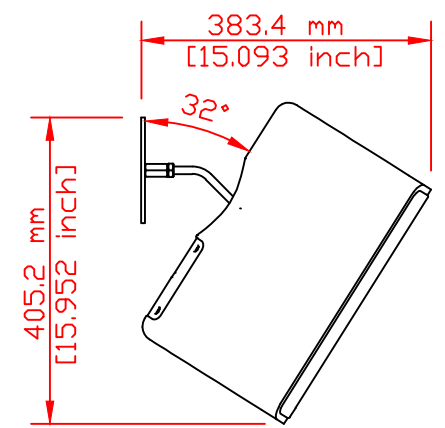

1 2 3 4 5 6 7 8

A

B

C

D

E

F

1 2 3 4 5 6 7 8

Weight 6,8 kg / 15 lbs	Filename KF_SONA_6.pdf	Date 20.04.2013	NOT TO SCALE		
Kling & Freitag GmbH junktorsstrasse 14 D-30179 Hannover www.kling-freitag.de		SONA 6		Rev. 1	Sheet 1/1

INFORMATION IN THIS DOCUMENT IS THE SOLE PROPERTY OF KLING & FREITAG GmbH.  
REPRODUCTION OF ALL OR ANY PART OF THIS DOCUMENT WITHOUT WRITTEN PERMISSION FROM  
KLING & FREITAG GmbH IS PROHIBITED.