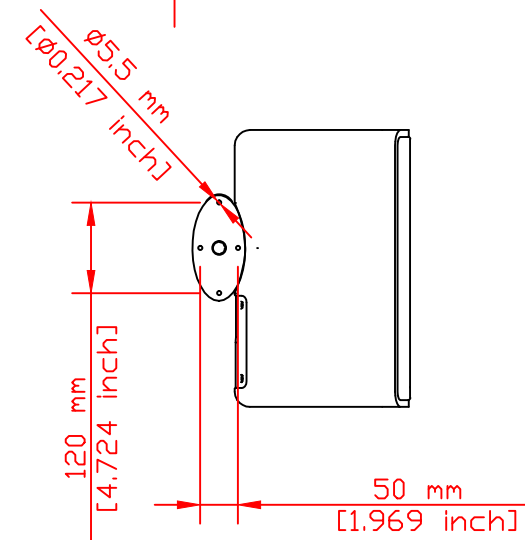

1 2 3 4 5 6 7 8

A

B

C

D

E

F

1 2 3 4 5 6 7 8

Weight 6,8 kg / 15 lbs	Filename KF_SONA_6.pdf	Date 20.04.2013	NOT TO SCALE		
Kling & Freitag GmbH junktorsstrasse 14 D-30179 Hannover www.kling-freitag.de		SONA 6		Rev. 1	Sheet 1/1

INFORMATION IN THIS DOCUMENT IS THE SOLE PROPERTY OF KLING & FREITAG GmbH.  
REPRODUCTION OF ALL OR ANY PART OF THIS DOCUMENT WITHOUT WRITTEN PERMISSION FROM  
KLING & FREITAG GmbH IS PROHIBITED.