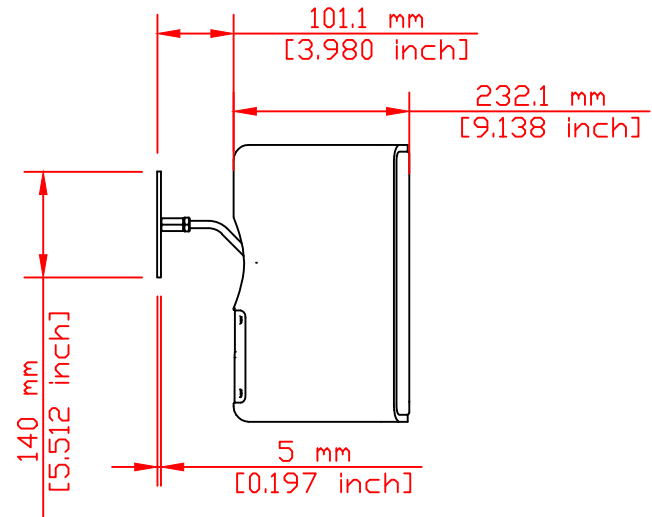

1 2 3 4 5 6 7 8

A

B

C

D

E

F

1 2 3 4 5 6 7 8

Weight 6,8 kg / 15 lbs	Filename KF_SONA_6.pdf	Date 20.04.2013	NOT TO SCALE		
Kling & Freitag GmbH junktorsstrasse 14 D-30179 Hannover www.kling-freitag.de		SONA 6		Rev. 1	Sheet 1/1

INFORMATION IN THIS DOCUMENT IS THE SOLE PROPERTY OF KLING & FREITAG GmbH.  
REPRODUCTION OF ALL OR ANY PART OF THIS DOCUMENT WITHOUT WRITTEN PERMISSION FROM  
KLING & FREITAG GmbH IS PROHIBITED.