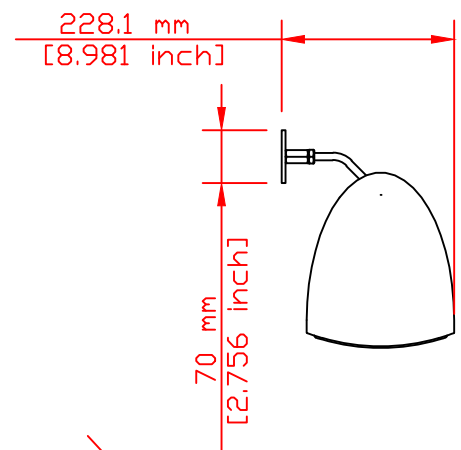

1 2 3 4 5 6 7 8

A

B

C

D

E

F

1 2 3 4 5 6 7 8

Weight 6,8 kg / 15 lbs	Filename KF_SONA_6.pdf	Date 20.04.2013	NOT TO SCALE		
Kling & Freitag GmbH junktorsstrasse 14 D-30179 Hannover www.kling-freitag.de		SONA 6		Rev. 1	Sheet 1/1

INFORMATION IN THIS DOCUMENT IS THE SOLE PROPERTY OF KLING & FREITAG GmbH.  
REPRODUCTION OF ALL OR ANY PART OF THIS DOCUMENT WITHOUT WRITTEN PERMISSION FROM  
KLING & FREITAG GmbH IS PROHIBITED.