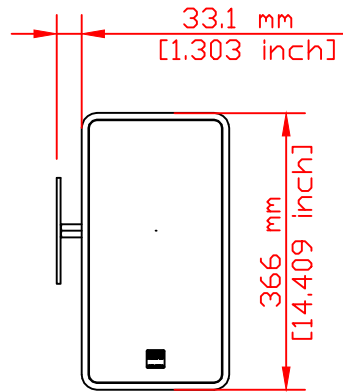

1 2 3 4 5 6 7 8

A

B

C

D

E

F

1 2 3 4 5 6 7 8

Weight 6,8 kg / 15 lbs	Filename KF_SONA_6.pdf	Date 20.04.2013	NOT TO SCALE		
Kling & Freitag GmbH junktorsstrasse 14 D-30179 Hannover www.kling-freitag.de		SONA 6		Rev. 1	Sheet 1/1

INFORMATION IN THIS DOCUMENT IS THE SOLE PROPERTY OF KLING & FREITAG GmbH.  
REPRODUCTION OF ALL OR ANY PART OF THIS DOCUMENT WITHOUT WRITTEN PERMISSION FROM  
KLING & FREITAG GmbH IS PROHIBITED.