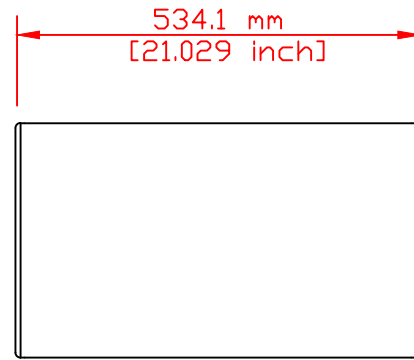

1 2 3 4 5 6 7 8

A A

B B

C C

D D

E E

F F

1 2 3 4 5 6 7 8

Weight 16,9 kg / 37.26 lbs	Filename KF_SONA_SUB_II.pdf	Date 20.04.2013	NOT TO SCALE	
Kling & Freitag GmbH junktorsstrasse 14 D-30179 Hannover www.kling-freitag.de		SONA SUB II		
INFORMATION IN THIS DOCUMENT IS THE SOLE PROPERTY OF KLING & FREITAG GmbH. REPRODUCTION OF ALL OR ANY PART OF THIS DOCUMENT WITHOUT WRITTEN PERMISSION FROM KLING & FREITAG GmbH IS PROHIBITED.				