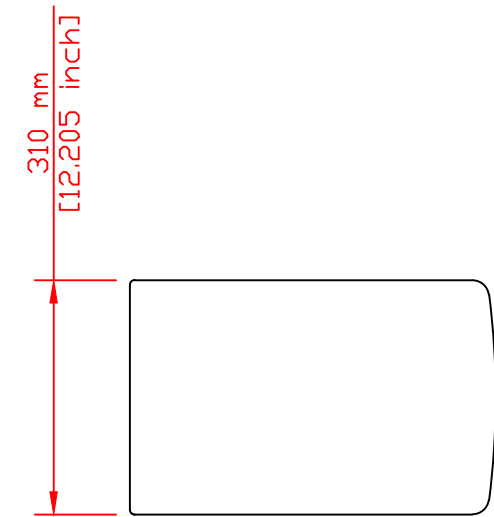

1 2 3 4 5 6 7 8

A A

B B

C C

D D

E E

F F

1 2 3 4 5 6 7 8

Weight 16,9 kg / 37.26 lbs	Filename KF_SONA_SUB_II.pdf	Date 20.04.2013	NOT TO SCALE	
Kling & Freitag GmbH junktorsstrasse 14 D-30179 Hannover www.kling-freitag.de		SONA SUB II		
INFORMATION IN THIS DOCUMENT IS THE SOLE PROPERTY OF KLING & FREITAG GmbH. REPRODUCTION OF ALL OR ANY PART OF THIS DOCUMENT WITHOUT WRITTEN PERMISSION FROM KLING & FREITAG GmbH IS PROHIBITED.				