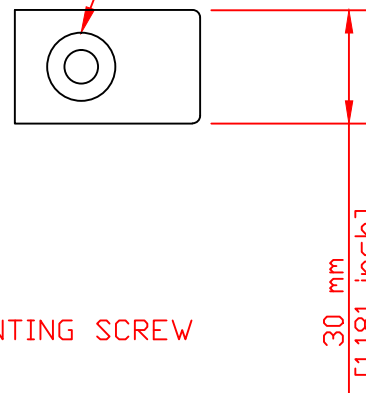

3 x M10 MOUNTING POINT FOR HALF COUPLER

HALF COUPLER DOUGHTY T58080 / T58081 WITH SPECIAL K&F MOUNTING SCREW

Weight 1 x Mounting Bracket: 0.5 kg / 1.1 lbs ; 1 x Half Coupler: 0.25 kg / 0.6 lbs		Filename KF_VIDA_L_MOUNTING_BRACKET.dwg	Date 01.02.2016	
Kling & Freitag GmbH junktorsstrasse 14 D-30179 Hannover www.kling-freitag.de		VIDA_L_MOUNTING BRACKET		Rev. 1
			Sheet 1/1	