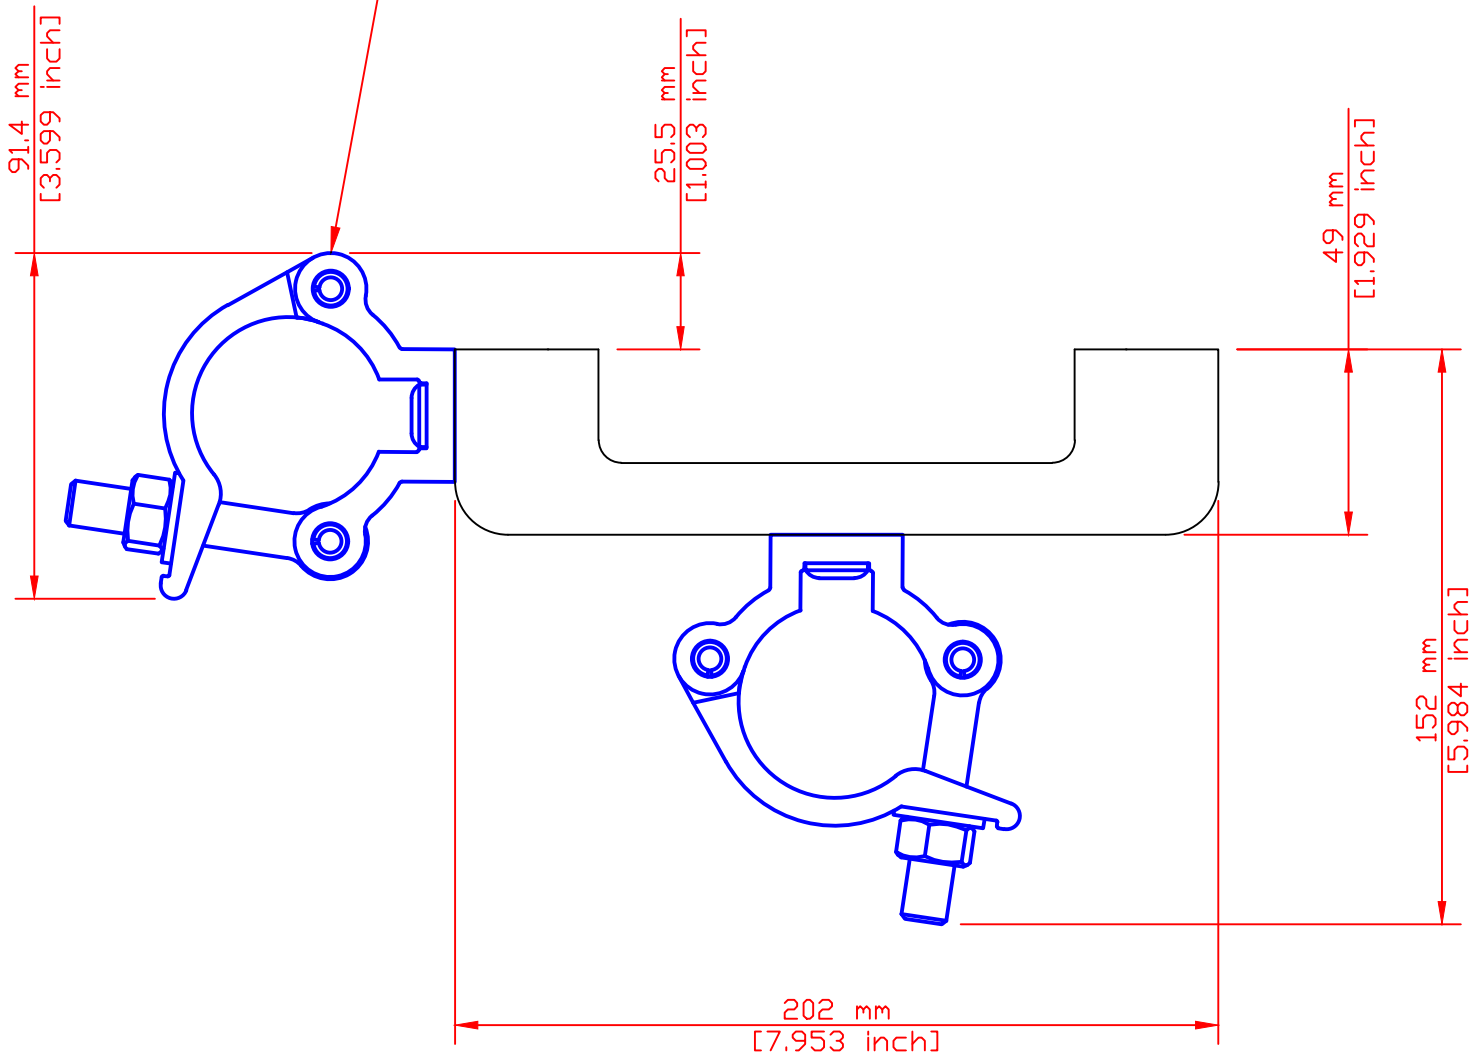

3 x M10 MOUNTING POINT FOR HALF COUPLER

HALF COUPLER DOUGHTY T58080 / T58081 WITH SPECIAL K&F MOUNTING SCREW

Weight 1 x Mounting Bracket: 0.5 kg / 1.1 lbs ; 1 x Half Coupler: 0.25 kg / 0.6 lbs		Filename KF_VIDA_L_MOUNTING_BRACKET.dwg	Date 01.02.2016	
Kling & Freitag GmbH junktorsstrasse 14 D-30179 Hannover www.kling-freitag.de		VIDA_L_MOUNTING BRACKET		Rev. 1
			Sheet 1/1	