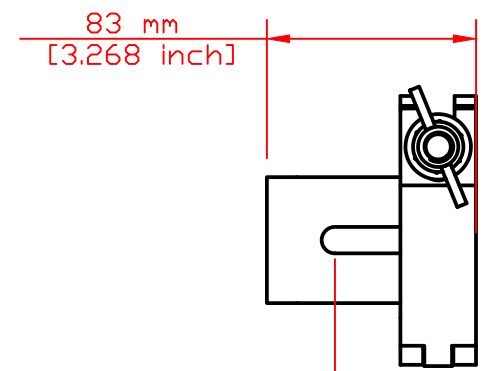

1 2 3 4 5 6 7 8

A

Allowed rigging configurations  
are described in the manual!

B

C

D

E

F

1 2 3 4 5 6 7 8

Weight 0,85 kg / 1,87 lbs	Filename KF_VIDA_M_TRUSS_ADAPTER.dwg	Date 17.12.2020
Kling & Freitag GmbH junktorsstrasse 14 D-30179 Hannover www.kling-freitag.de	<b>VIDA M TRUSS ADAPTER</b>	
	Rev. 1	Sheet 1/1
INFORMATION IN THIS DOCUMENT IS THE SOLE PROPERTY OF KLING & FREITAG GmbH. REPRODUCTION OF ALL OR ANY PART OF THIS DOCUMENT WITHOUT WRITTEN PERMISSION FROM KLING & FREITAG GmbH IS PROHIBITED.		