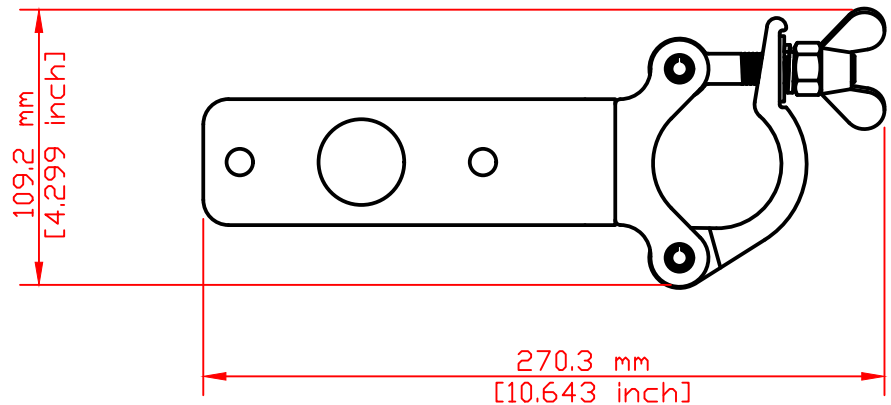

1 2 3 4 5 6 7 8

A

Allowed rigging configurations  
are described in the manual!

B

C

D

E

F

1 2 3 4 5 6 7 8

Weight 0,85 kg / 1,87 lbs	Filename KF_VIDA_M_TRUSS_ADAPTER.dwg	Date 17.12.2020
Kling & Freitag GmbH junktorsstrasse 14 D-30179 Hannover www.kling-freitag.de	<b>VIDA M TRUSS ADAPTER</b>	
	Rev. 1	Sheet 1/1
INFORMATION IN THIS DOCUMENT IS THE SOLE PROPERTY OF KLING & FREITAG GmbH. REPRODUCTION OF ALL OR ANY PART OF THIS DOCUMENT WITHOUT WRITTEN PERMISSION FROM KLING & FREITAG GmbH IS PROHIBITED.		